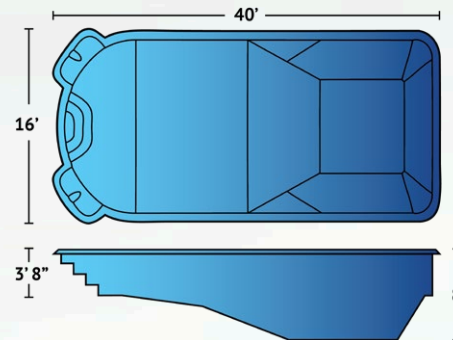

Olympian

Take home the gold with the Olympian pool. Dual seating areas at each corner of the generous shallow end make it perfect for family gathering while the 8' deep end allows for a slide placement. The 40' length and 16' width make this superior pool perfect for serious swimming and training or larger gatherings and family entertainment.

Details

Dimensions

Exterior	16' x 40'
Interior	15'1" x 38'6"

Depth	3'8" to 8'

Features	Built-In Bench Seating Graduated Depth Built-In Stairs

“

I have spread the word of how elegant my Alaglas pool looks in my backyard. It turns my social gatherings into a mini vacation every time.

Carole Davis - Columbia, SC

”