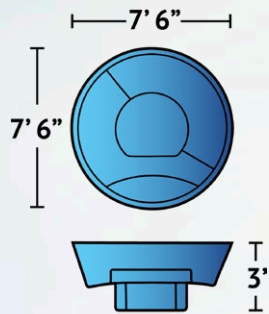

Spas Match your pool!

Aruba

The 7'6" round Aruba spa is a perfect addition to your backyard either solo or when installed as a complement to your pool. The bench seating surrounds the 36" deep footwell while the entry step doubles as a cool-down seat.

Details

Dimensions

Exterior	7'6" x 7'6"
Interior	7' x 7'

Depth	3'

Features	Built-In Bench Seating Built-In Steps