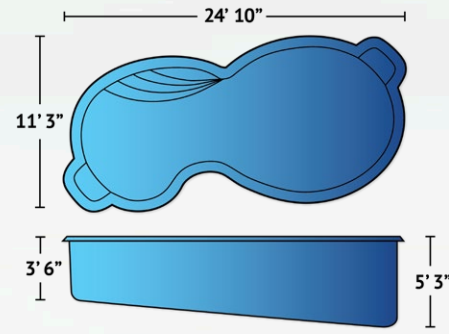

Medium Pools

Avanti

Avanti means 'forward' in Italian and you can look forward to a lot of fun in the Avanti pool! This lovely kidney-shaped pool fits beautifully within most backyard settings. Its sweeping curves make it a perfect place for family time, parties and entertaining. Because of its medium size, 25'9" by 12'1", and constant depth of 4'6", the entire area of the pool can be used for exercise, play activities and swimming.

Atlantis

Spend your days basking in the treasure of Atlantis. The sumptuous curves of this medium-sized pool make your backyard the place to be this summer! At 11'5" wide by 23'4" long, this pool is perfect for casual backyard lounging and sunbathing. The constant depth of 4' allows you to use the entire area of the pool for exercise, play or swimming.

Malibu

The laid-back design of the Malibu offers you exceptional swim space and places to rest. A stylish cascading staircase leads you into the 3'6" shallow end where you find one of the built-in seats. In the 5'3" deeper end, the second built-in seat invites you to rest and relax. The 24'10" length and 11'3" width allow you to celebrate the summer in true Californian style.

Challenger

Perfect for water games and social gatherings, the Challenger is a medium-sized pool with outstanding versatility. At 26'2" long and 11'6" wide, the Challenger accommodates family fun and entertainment in a big way. A consistent depth of 4'6" allows for solid footing throughout. The curved entry stairs invite swimmers in and provide an area for relaxing or sunbathing.

Details

Dimensions

Exterior	12'1" x 25'9"
Interior	11'3" x 24'11"

Depth	4'6"

Features	Built-In Stairs Flat Bottom Pool

Details

Dimensions

Exterior	11'5" x 23'4"
Interior	10'4" x 22'6"

Depth	4'

Features	Built-In Stairs Flat Bottom Pool

Details

Dimensions

Exterior	11'3" x 24'10"
Interior	10'4" x 23'7"

Depth	3'6" to 5'3"

Features	Built-In Bench Seating Graduated Depth Built-In Stairs

Details

Dimensions

Exterior	11'6" x 26'2"
Interior	10'7" x 25'1"

Depth	4'6"

Features	Built-In Bench Seating Flat Bottom Pool Built-In Stairs