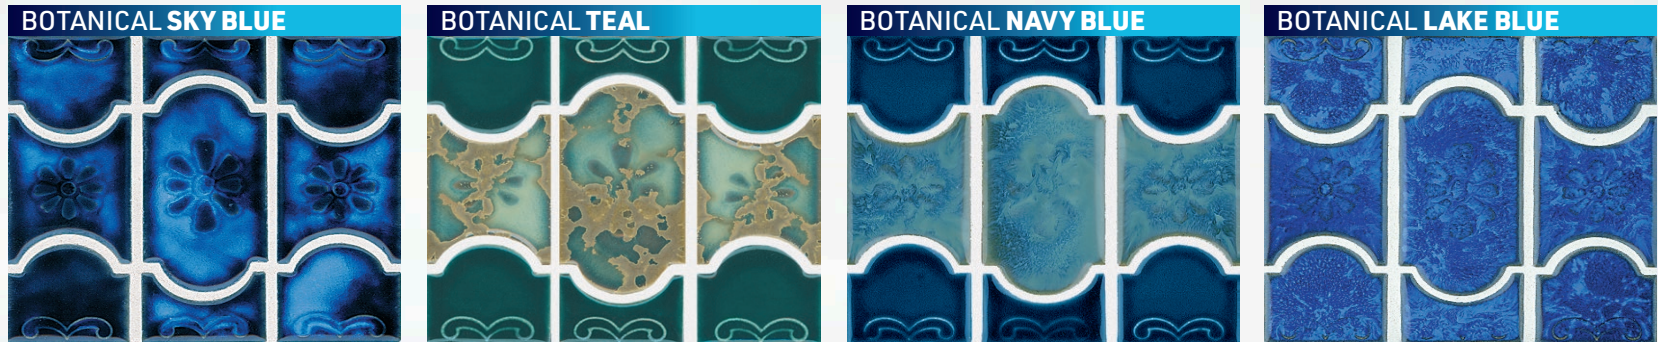

Waterline Tile Designs

Botanical Collection