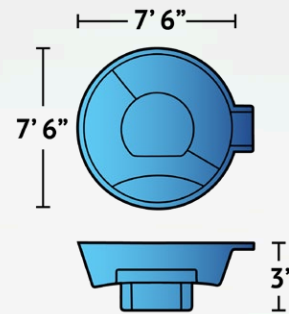

Aruba w/Spillover

The 7'6" round Aruba spa with spillover perfectly complements any pool. The bench seating surrounds the 36" deep footwell while the entry step doubles as a cool-down seat. The spillover makes a dramatic water feature by enhancing your poolside with the ambient sound of falling water.

Details

Dimensions

Exterior	7'6" x 7'6"
Interior	7' x 7'

Depth	3'

Features	Built-In Bench Seating Built-In Steps Spa Spillover