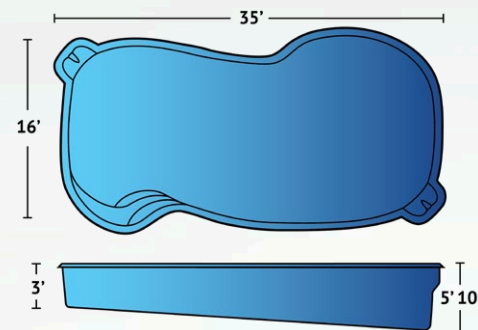

Grand Baron

With all the style and appeal of the Baron, the Grand Baron offers the same convenient features, but on a grander scale. This 35' by 16' freeform pool offers a graduated depth from 3' to 5'10" in the deep end. The shallow and deep ends both offer convenient dual-seating benches, while the discreet entry steps of the Grand Baron allow for even more space, perfect for swimming laps or larger groups to play games. No matter the activity, this pool is the place for you to do it in style.

Details

Dimensions

Exterior	16' x 35'
Interior	14'6" x 34'9"

Depth	3' to 5'10"

Features	Built-In Bench Seats Graduated Depth Built-In Stairs