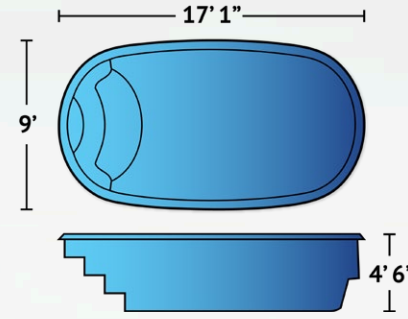

Citation II

The Citation II is a lovely addition to any home. At a 17'1" by 9', the oval design of this pool model would fit beautifully into any backyard settings. With the consistent depth of 4'6", this pool is perfect for personal relaxation or family fun.