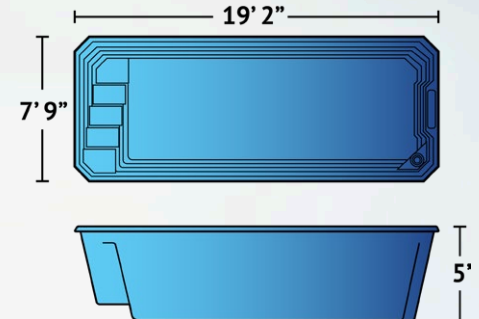

Citation III

Enjoy the peaceful ambiance of the Citation III while you swim, relax or entertain. The 19'2" length and constant 5' depth makes this a perfect spot for laps, personal hydro-training and recreation. The entry stairs are positioned so they hug the 7'9" width to allow a maximum swim area.

Details

Dimensions

Exterior	8'3" x 11'1"
Interior	7'11" x 10'9"

Depth	3'8"

Features	Perimeter Bench Seat Built-In Stairs Flat Bottom Pool

Details

Dimensions

Exterior	7'9" x 17'2"
Interior	7' x 16'7"

Depth	4'2"

Features	Full-Length Bench Flat Bottom Pool Built-In Stairs

Details

Dimensions

Exterior	9' x 17'1"
Interior	7'9" x 16'1"

Depth	4'6"

Features	Built-In Bench Seating Flat Bottom Pool Built-In Stairs

Details

Dimensions

Exterior	7'9" x 19'2"
Interior	6'9" x 18'4"

Depth	5'

Features	Built-In Bench Seating Flat Bottom Pool Built-In Stairs