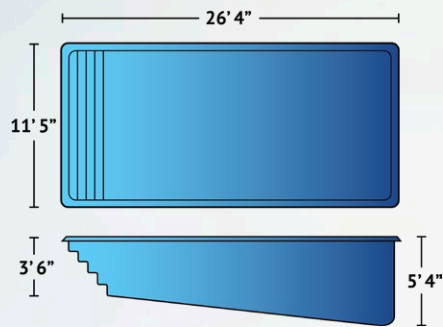

Medium Pools

Caribbean

Classic, elegant and serene, the Caribbean brings a slice of paradise right into your backyard. Full-width entry stairs at the shallow end make a great gathering place for swimmers to rest, sit and chat with friends. The 3'6" shallow end gradually slopes to the 5'4" deep end giving this model an appeal to swimmers of all levels. Measuring 11'5" in width and 26'4" in length, the Caribbean pool is perfect for exercise, family fun and entertainment.

Details

Dimensions

Exterior	11'5" x 26'4"
Interior	10'5" x 25'4"

Depth	3'6" to 5'4"

Features	Graduated Depth Built-In Stairs