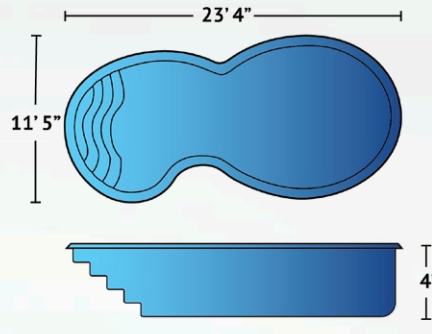

Medium Pools

Avanti

Avanti means 'forward' in Italian and you can look forward to a lot of fun in the Avanti pool! This lovely kidney-shaped pool fits beautifully within most backyard settings. Its sweeping curves make it a perfect place for family time, parties and entertaining. Because of its medium size, 25'9" by 12'1", and constant depth of 4'6", the entire area of the pool can be used for exercise, play activities and swimming.

Atlantis

Spend your days basking in the treasure of Atlantis. The sumptuous curves of this medium-sized pool make your backyard the place to be this summer! At 11'5" wide by 23'4" long, this pool is perfect for casual backyard lounging and sunbathing. The constant depth of 4' allows you to use the entire area of the pool for exercise, play or swimming.

Malibu

The laid-back design of the Malibu offers you exceptional swim space and places to rest. A stylish cascading staircase leads you into the 3'6" shallow end where you find one of the built-in seats. In the 5'3" deeper end, the second built-in seat invites you to rest and relax. The 24'10" length and 11'3" width allow you to celebrate the summer in true Californian style.

Challenger

Perfect for water games and social gatherings, the Challenger is a medium-sized pool with outstanding versatility. At 26'2" long and 11'6" wide, the Challenger accommodates family fun and entertainment in a big way. A consistent depth of 4'6" allows for solid footing throughout. The curved entry stairs invite swimmers in and provide an area for relaxing or sunbathing.

Details

Dimensions

Exterior	12'1" x 25'9"
Interior	11'3" x 24'11"

Depth	4'6"

Features	Built-In Stairs Flat Bottom Pool

Details

Dimensions

Exterior	11'5" x 23'4"
Interior	10'4" x 22'6"

Depth	4'

Features	Built-In Stairs Flat Bottom Pool

Details

Dimensions

Exterior	11'3" x 24'10"
Interior	10'4" x 23'7"

Depth	3'6" to 5'3"

Features	Built-In Bench Seating Graduated Depth Built-In Stairs

Details

Dimensions

Exterior	11'6" x 26'2"
Interior	10'7" x 25'1"

Depth	4'6"

Features	Built-In Bench Seating Flat Bottom Pool Built-In Stairs