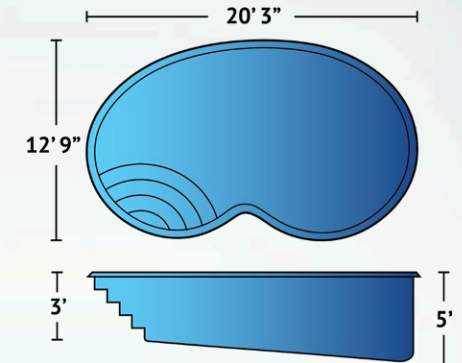

June Bug

You won't want to go back inside once you install the June Bug pool! Shaped in the 'kidney bean' design, the curvaceous June Bug will delight loungers, sunbathers and recreational swimmers alike. Dramatic circular steps at the shallow side invite you to enjoy a refreshing dip in the clear water. Gradually sloping to a 5' maximum depth, the dimensions of the June Bug, 20'3" by 12'9", give ample room for family fun and entertaining.

Details

Dimensions

Exterior	12'9" x 20'3"
Interior	11'5" x 19'4"

Depth	3' to 5'

Features	Graduated Depth Built-In Stairs