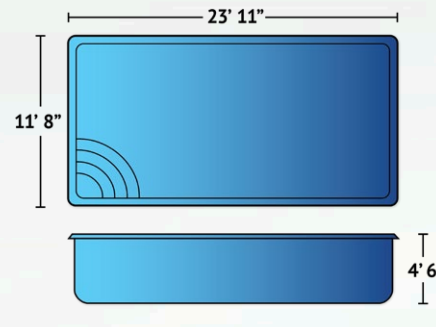

Gulfstream

The Gulfstream is the perfect focal point for a medium-sized space. It features a constant depth of 4'6" for the entire 23'11" length and 11'8" width. The corner stairs provide a safe and elegant entry with minimal intrusion into the swimming area. The Gulfstream is designed with lap swimming, hydro training or family entertaining in mind.

Details

Dimensions

Exterior	11'8" x 23'11"
Interior	10'7" x 22'11"

Depth	4'6"

Features	Built-In Stairs Flat Bottom Pool