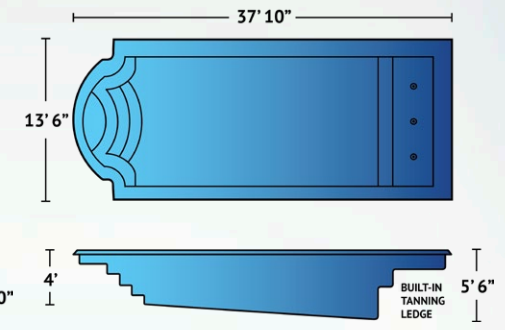

Majestic

Majestic is the perfect word to describe this uniquely-designed, Roman-style pool. Measuring 37'10" by 13'6", the Majestic is a true combination of classic beauty and functionality, melding modern, straight lines with traditional freeform style. This model offers a graduated depth from 4' to 5'6" and incorporates popular features like the built-in tanning ledge at the deep end of the pool, curved entry steps and adjacent bench seating. The tanning ledge can be retrofitted with bubblers for a fun kiddie splash pad your family can enjoy.

Details

Dimensions

Exterior	13'6" x 37'10"
Interior	13'2" x 36'2"

Depth	4' to 5'6"

Features	Built-In Bench Seating Tanning Ledge Graduated Depth Built-In Stairs