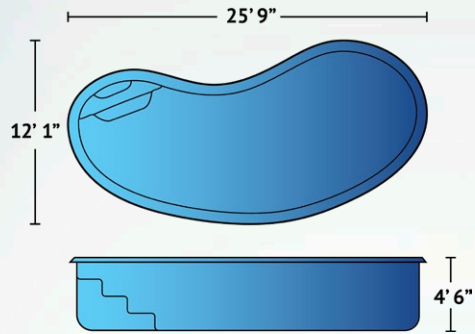

Medium Pools

Avanti

Avanti means 'forward' in Italian and you can look forward to a lot of fun in the Avanti pool! This lovely kidney-shaped pool fits beautifully within most backyard settings. Its sweeping curves make it a perfect place for family time, parties and entertaining. Because of its medium size, 25'9" by 12'1", and constant depth of 4'6", the entire area of the pool can be used for exercise, play activities and swimming.

Atlantis

Spend your days basking in the treasure of Atlantis. The sumptuous curves of this medium-sized pool make your backyard the place to be this summer! At 11'5" wide by 23'4" long, this pool is perfect for casual backyard lounging and sunbathing. The constant depth of 4' allows you to use the entire area of the pool for exercise, play or swimming.

Malibu

The laid-back design of the Malibu offers you exceptional swim space and places to rest. A stylish cascading staircase leads you into the 3'6" shallow end where you find one of the built-in seats. In the 5'3" deeper end, the second built-in seat invites you to rest and relax. The 24'10" length and 11'3" width allow you to celebrate the summer in true Californian style.

Challenger

Perfect for water games and social gatherings, the Challenger is a medium-sized pool with outstanding versatility. At 26'2" long and 11'6" wide, the Challenger accommodates family fun and entertainment in a big way. A consistent depth of 4'6" allows for solid footing throughout. The curved entry stairs invite swimmers in and provide an area for relaxing or sunbathing.

Details

Dimensions

Exterior	12'1" x 25'9"
Interior	11'3" x 24'11"

Depth	4'6"

Features	Built-In Stairs Flat Bottom Pool

Details

Dimensions

Exterior	11'5" x 23'4"
Interior	10'4" x 22'6"

Depth	4'

Features	Built-In Stairs Flat Bottom Pool

Details

Dimensions

Exterior	11'3" x 24'10"
Interior	10'4" x 23'7"

Depth	3'6" to 5'3"

Features	Built-In Bench Seating Graduated Depth Built-In Stairs

Details

Dimensions

Exterior	11'6" x 26'2"
Interior	10'7" x 25'1"

Depth	4'6"

Features	Built-In Bench Seating Flat Bottom Pool Built-In Stairs