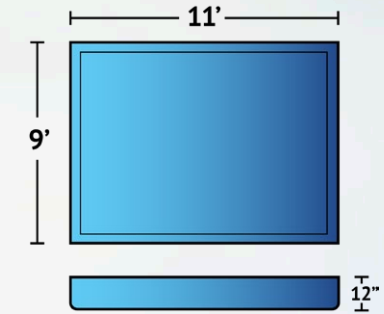

Guppy

Kids of all ages will love the Guppy pool! It can be used as a splash pool for the littles or as a tanning ledge for some serious sunbathing. The compact size of 9' by 11' make it easy to install in most spaces. A 12" constant depth allows for playtime, wading and lounging.

Details

Dimensions

Exterior	9' x 11'
Interior	8' x 10'

Depth	12"

Features	Tanning Ledge