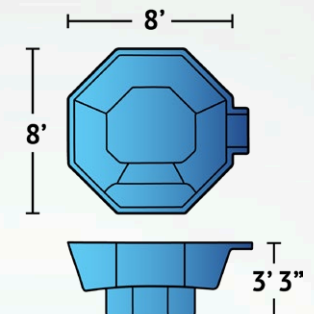

Cayman w/Spillover

A spillover incorporated into the classic octagonal design of the 8' by 8' Cayman spa adds a dramatic and elegant water feature to your pool. With bench seating surrounding the 39" deep footwell, the Cayman with spillover takes your backyard to the next level.

Details

Dimensions

Exterior	8' x 8'
Interior	7'6" x 7'6"

Depth	3'3"

Features	Built-In Bench Seating Built-In Steps Spa Spillover