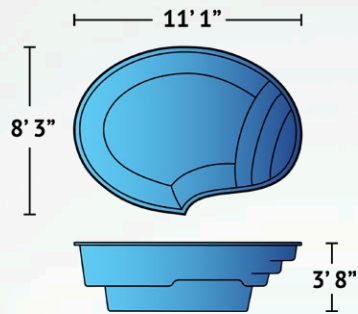

Patio Pools / Small Pools

* All small pools can be retrofitted with spa jets to create the perfect swim spa.

Cove

Perfect for small backyards or sites with limited space, the Cove can be installed as a pool or retrofitted with jets to create a relaxing swim spa. The Cove measures 12'4" by 8'1" in an oval shape with a modern flair, and features curved entry steps and bench seating around the perimeter of the pool. The Cove is a great pool for relaxing, sun bathing, and mingling with friends and family.