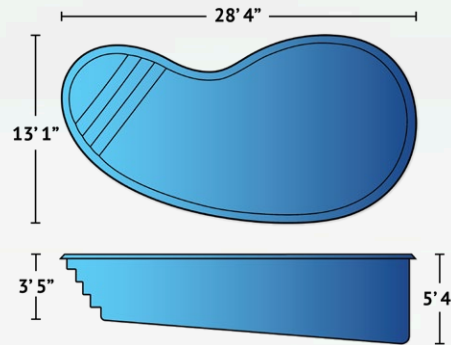

“

I am so pleased with how beautiful my Alaglas pool looks in my backyard. It's like my own personal retreat.

Sarah Covington - Richmond, VA

”

Martinique

Bring a slice of the Caribbean to your backyard with the Martinique. The sweeping curves of the 'kidney bean' shape make it the perfect pool for larger gatherings in a limited space. Built-in stairs at the shallow side entice you to swim, float, relax, or join an rousing game of Marco Polo! The gradual depth of 3'5" to 5'4" gives swimmers of all levels maximum pool fun. At 28'4" long and 13'1" wide the Martinique is made for family fun and entertainment.

Details

Dimensions

Exterior	13'1" x 28'4"
Interior	12'10" x 27'8"

Depth	3'5" to 5'4"

Features	Graduated Depth Built-In Stairs