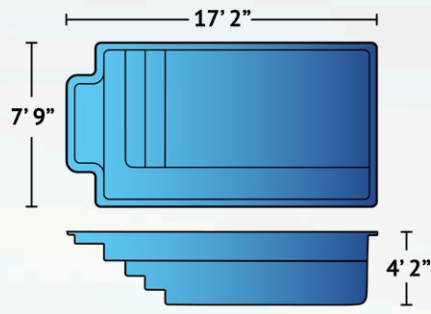

Capri

Make your backyard patio area into your island paradise with the Capri. Clean, rectangular lines with modern entry steps and a full-length bench seat make this a perfect pool for a smaller site. At 17'2" by 7'9" and a constant 4'2" depth, the Capri is the perfect pool for any occasion.