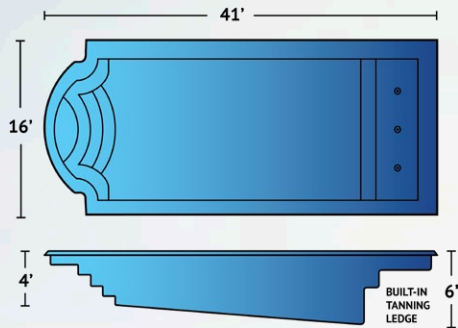

Large Pools

Grand Majestic

The Grand Majestic has all the opulent features of the Majestic, only scaled up to 41' by 16' in size.. This beautifully designed Roman pool features a graduated depth from 4' to 6' and a tanning ledge along the deep end. The entry stairs are conveniently curved and perfectly adjacent to the bench seating, allowing you to accommodate more guests. This tanning ledge can easily be transformed into a fun kiddie splash deck with bubblers to keep you all cool on a hot summer day.

Details

Dimensions

Exterior	16' x 41'
Interior	15' x 40'

Depth	4' to 6'

Features	Built-In Bench Seating Tanning Ledge Graduated Depth Built-In Stairs