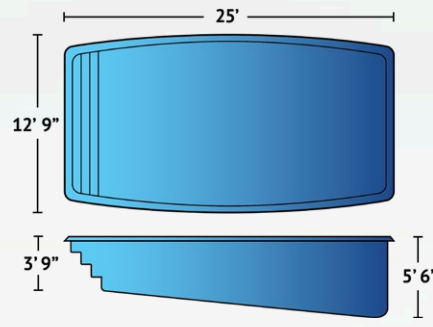

Islander

You'll feel like you're on your private island with the Islander pool model. At 25' by 12'9" and a graduated depth from 3'9" to 5'6", you'll be able to make the most of your summer. The curved rectangle shape of the Islander adds stunning aesthetics to your backyard swim space. Go ahead, jump in, swim laps or splash with the kids, the Islander was made for this!

Details

Dimensions

Exterior	12'9" x 25'
Interior	11'9" x 24'

Depth	3'9" to 5'6"

Features	Graduated Depth Built-In Stairs