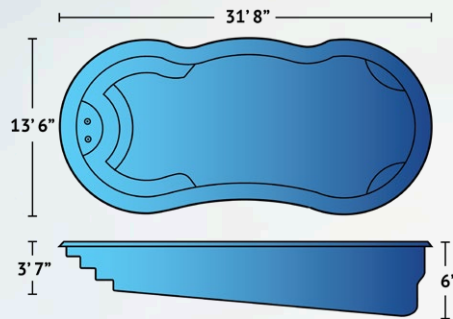

## Antigua

The gentle curves of the Antigua pool model makes it perfect for sunbathing, family fun or entertaining friends. At 31'8" in length and 13'6" in width, with rounded bench seating at the shallow end and a graduated depth up to 6' this pool is the getaway you've always wanted. While it may not be a Caribbean Island, the Antigua will transform your backyard into a tropical oasis that satisfies both your social and solitary side.