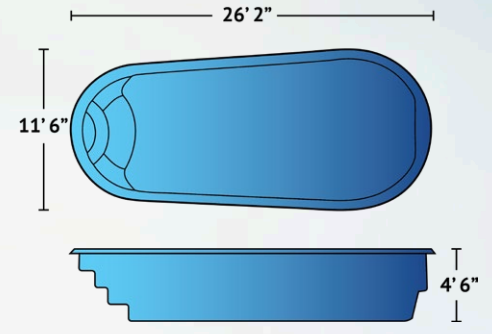

Medium Pools

Avanti

Avanti means 'forward' in Italian and you can look forward to a lot of fun in the Avanti pool! This lovely kidney-shaped pool fits beautifully within most backyard settings. Its sweeping curves make it a perfect place for family time, parties and entertaining. Because of its medium size, 25'9" by 12'1", and constant depth of 4'6", the entire area of the pool can be used for exercise, play activities and swimming.

Atlantis

Spend your days basking in the treasure of Atlantis. The sumptuous curves of this medium-sized pool make your backyard the place to be this summer! At 11'5" wide by 23'4" long, this pool is perfect for casual backyard lounging and sunbathing. The constant depth of 4' allows you to use the entire area of the pool for exercise, play or swimming.

Malibu

The laid-back design of the Malibu offers you exceptional swim space and places to rest. A stylish cascading staircase leads you into the 3'6" shallow end where you find one of the built-in seats. In the 5'3" deeper end, the second built-in seat invites you to rest and relax. The 24'10" length and 11'3" width allow you to celebrate the summer in true Californian style.

Challenger

Perfect for water games and social gatherings, the Challenger is a medium-sized pool with outstanding versatility. At 26'2" long and 11'6" wide, the Challenger accommodates family fun and entertainment in a big way. A consistent depth of 4'6" allows for solid footing throughout. The curved entry stairs invite swimmers in and provide an area for relaxing or sunbathing.

Details

Dimensions

Exterior	12'1" x 25'9"
Interior	11'3" x 24'11"

Depth	4'6"

Features	Built-In Stairs Flat Bottom Pool

Details

Dimensions

Exterior	11'5" x 23'4"
Interior	10'4" x 22'6"

Depth	4'

Features	Built-In Stairs Flat Bottom Pool

Details

Dimensions

Exterior	11'3" x 24'10"
Interior	10'4" x 23'7"

Depth	3'6" to 5'3"

Features	Built-In Bench Seating Graduated Depth Built-In Stairs

Details

Dimensions

Exterior	11'6" x 26'2"
Interior	10'7" x 25'1"

Depth	4'6"

Features	Built-In Bench Seating Flat Bottom Pool Built-In Stairs