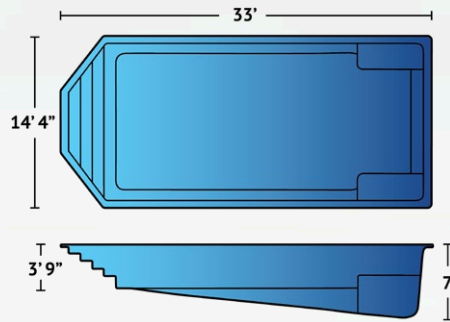

Bermuda

Clean, modern lines and a larger 33' by 14'4" footprint give the Bermuda a timeless look and feel. Constructed in a Grecian style, dramatic entry stairs at the shallow end of the pool introduce swimmers into a gradual decline toward the 7' deep end. The wrapping step and bench seating in the deep end allow swimmers rest and easy entry or exit from the pool. The stunning Bermuda is perfect for family activities and entertaining guests.

Details

Dimensions

Exterior	14'4" x 33'
Interior	14' x 32'

Depth	3'9" to 7'

Features	Built-In Bench Seating Graduated Depth Built-In Stairs