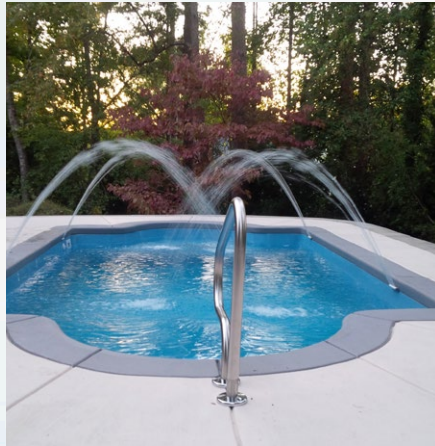

Fully Customize Your Alaglas Experience!

Water Features

By adding a water feature to your Alaglas Pool, you create a calming space for relaxation and comfort. Enjoy the ambient sounds of falling water while floating or lounging poolside. Water features also add great style and beauty to your pool and surrounding area. From fountains to waterfalls, make your pool stand out with one or more of these amazing features.