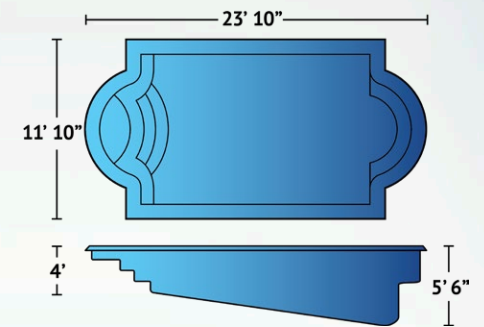

Naples

Enjoy European luxury in the comfort and convenience of your backyard with the Naples pool model. The classic Roman entry styled stairs and bench seating at the shallow end is echoed by the semi-circular bench seating at the deep end. The 23'10" length by 11'10" width and gradual depth from 4' to 5'6" allows for plenty of room to sunbathe yet easily accommodates entertaining friends and family.

Details

Dimensions

Exterior	11'10" x 23'10"
Interior	11' x 23'

Depth	4' to 5'6"

Features	Built-In Bench Seating Graduated Depth Built-In Stairs