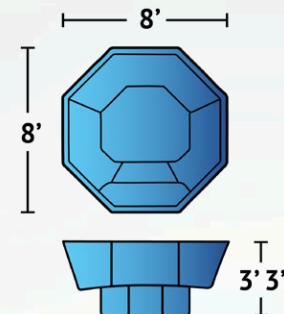

Cayman

The classic octagonal design of the 8' by 8' Cayman spa is a gorgeous addition to your backyard either on its own or when combined with a pool installation. With bench seating surrounding the 39" deep footwell, the Cayman is sure to be the place to hang out in your backyard.

Details

Dimension

Exterior	8' x 8'
Interior	7'6" x 7'6"

Depth	3'3"

Features	Built-In Bench Seating Built-In Steps