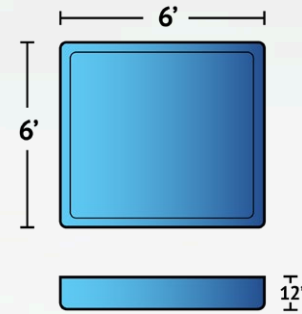

Tanning Ledges / Kiddie Pools

Nemo

As a tanning shelf by a larger pool or a splash pool for the kiddos, you will find Nemo to be the perfect pool for any space. At our most compact size of 6' by 6' and only 12" deep, the versatile Nemo is sure to be at home in any backyard or landscape.

Details

Dimensions

Exterior	6' x 6'
Interior	5' x 5'

Depth	12"

Features	Tanning Ledge