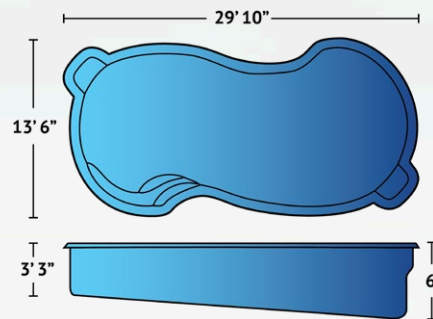

Baron

The curvaceous lines of the Baron transform your backyard into your own private paradise of beauty and fun. The sleekly-designed entry stairs allow for maximum space to play games or entertain. The Baron offers two seating areas, one in the shallow end and one in the deep. Measuring 29'10" by 13'6" in size with a graduated depth from 3' 3" to 6', the Baron offers plenty of room for multiple swimmers and group activities.

Details

Dimensions

Exterior	13'6" x 29'10"
Interior	12'8" x 29'

Depth	3'3" to 6'

Features	Built-In Bench Seats Graduated Depth Built-In Stairs