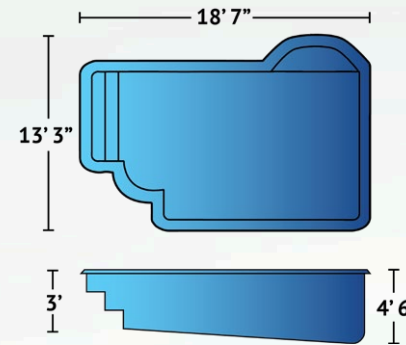

Oasis

The uniquely-shaped Oasis pool offers exactly what its name implies: a backyard oasis to be enjoyed by all. A bumped out seating area is the perfect place for swimmers to relax without leaving the pool. The 18'7" by 13'3" and graduated depth from 3' to 4'6" guarantees this pool will keep you cool and comfortable all summer long.

Details

Dimensions

Exterior	13'3" x 18'7"
Interior	11'3" x 16'6"

Depth	3' to 4'6"

Features	Bench Seating Graduated Depth Built-In Stairs